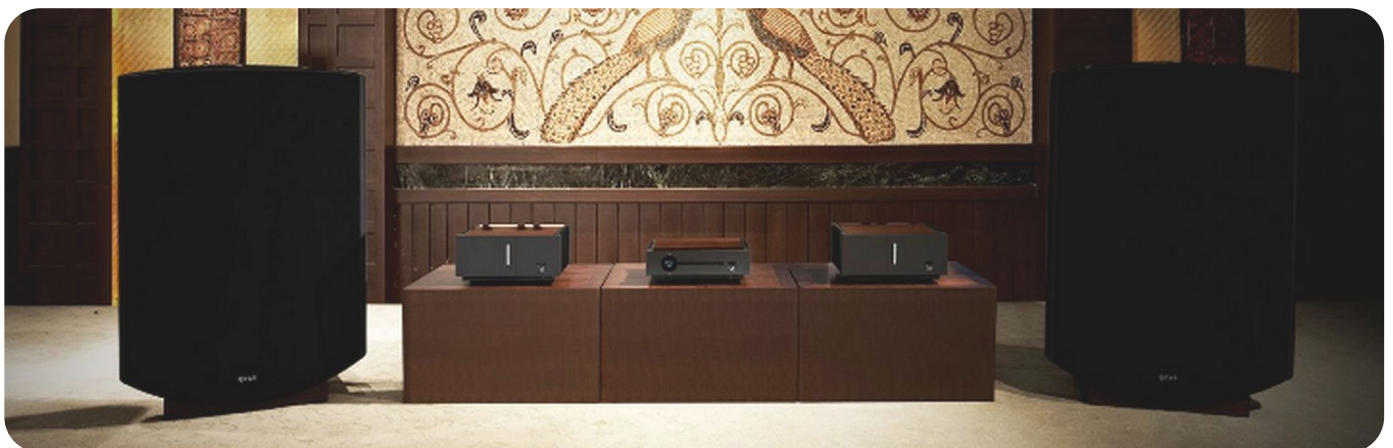

QUAD Headphones

ERA-1	Planar diaphragm headphones 10Hz-40kHz, 20Ω
ERA-1	Headphone stand

Black/gray	749	NEW!!!
	49	

QUAD Z-series Loudspeakers

Z-1	2-way monitor speaker, ribbon tweeter, 150mm woofer, 56Hz – 20kHz	Piano Black, Piano Rosewood or Piano White	1,149
Z-2	2-way monitor speaker, ribbon tweeter, 175mm woofer, 50Hz – 20kHz	Piano Black, Piano Rosewood or Piano White	1.249
Z-3	3-way floorstanding speaker, ribbon tweeter, 2x 175mm + 150mm woofer, 50Hz – 20kHz	Piano Black, Piano Rosewood or Piano White	1.999
Z-4	3-way floorstanding speaker, ribbon tweeter, 3x 165mm + 150mm woofer, 47Hz – 20kHz	Piano Black, Piano Rosewood or Piano White	2.499

QUAD S-series Loudspeakers

S-1	2-way monitor speaker, ribbon tweeter, 100mm woofer, 58Hz – 20kHz	Black Oak / Sapele Mahogany	529
S-2	2-way monitor speaker, ribbon tweeter, 125mm woofer, 48Hz – 22kHz	Piano Black / Piano White	629
S-4	3-way floorstanding speaker, ribbon tweeter, 100 + 125mm woofer, 44Hz – 23kHz	Black Oak / Sapele Mahogany	599
S-5	3-way floorstanding speaker, ribbon tweeter, 2x165mm + 125mm woofer, 42Hz – 23kHz	Piano Black / Piano White	699
S-C	2-way centre speaker, ribbon tweeter, 2x100mm woofer, 65Hz – 20kHz	Black Oak / Sapele Mahogany	999
		Piano Black / Piano White	1.099
		Black Oak / Sapele Mahogany	1.199
		Piano Black / Piano White	1.399
		Black Oak / Sapele Mahogany	849
		Piano Black / Piano White	1099

* Due to constant product development, retail prices in Euro, including VAT, specifications and design are subject to change without notice.