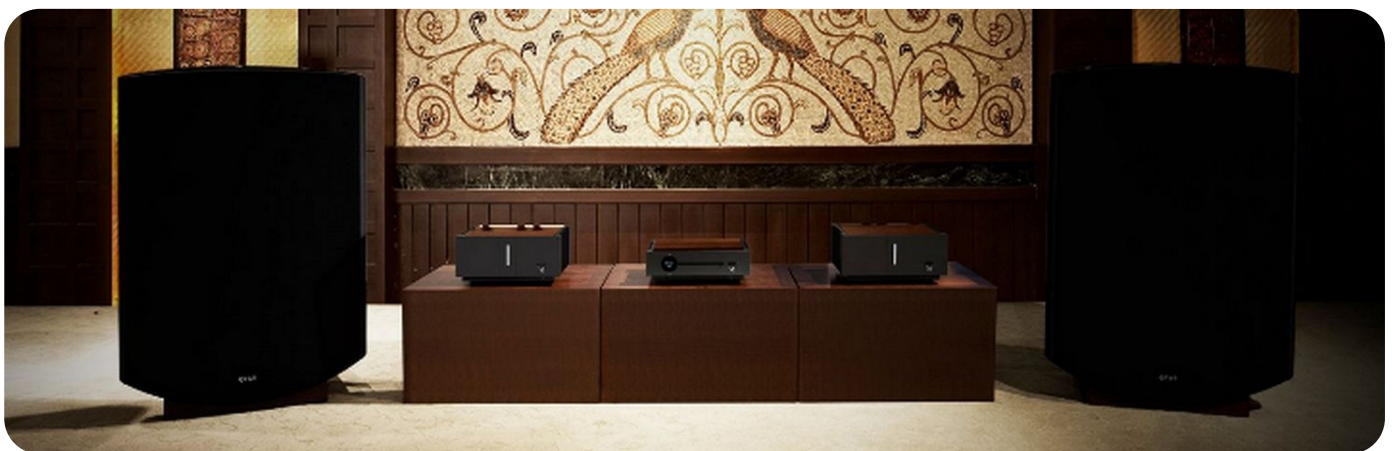

VA-one

VA-one +	Tube amplifier, inputs: 1 x RCA, 1x optical Toslink, 1x Coax, 1x PC USB, Bluetooth aptX Outputs: 1x headphone socket, 1x RCA, Output power: 16W @ 6Ω, 12W @ 8Ω Lancaster Grey metal enclosure. 1 X ECC83, 2 X ECC82, 4 X EL84	€ 1999

Classic Series (Tube amplifiers)

24	Tube pre amplifier with 6111 tube	Lancaster Grey	€ 1.190
24 phono	Separate phono MM/MC module for 24	Lancaster Grey	€ 490
24 P	Tube phono pre-amp MM/MC with 4 X 6111 tubes	Lancaster Grey	€ 1.590
II Classic	Tube power amplifier, 15 Watts mono GZ34, 2 X EF86, 2 X KT66	Classic / Lancaster Grey	€ 1.490
II Forty	Tube power amplifier, 40 Watts mono 5U4G, 2 X 6SH7, 2 X KT88	Classic / Lancaster Grey	€ 2.490
II Eighty	Tube power amplifier, 80 Watts mono 6SL7, 2 X 6SN7, 4 X KT88	Classic / Lancaster Grey	€ 4.990

Electrostatic loudspeakers

ESL-2812	New improved elegant ESL in black finish	€ 5,500
ESL-2912	ESL-2812's big brother, in black finish	€ 6.500

QUAD Headphones

ERA-1	Planar diaphragm headphones 10Hz-40kHz, 20Ω		Black/gray	€ 750
ERA-1	Headphone stand			€ 45

QUAD Revela Loudspeakers

Revela 1	2-way monitor speaker, True Ribbon Tweeter, 165mm woofer, 40Hz – 24kHz 395x246x280mm	Piano Black	€ 1050	NEW!!!
		Piano Walnut	€ 1050	
Revela 1 Stand	Loudspeaker stand for Revela 1 in black finish	Black	€ 450	NEW!!!
Revela 2	3-way floorstanding speaker, True Ribbon Tweeter, 150mm mid.+ 2x 165mm woofer, 35Hz – 24kHz 965x246x280mm	Piano Black	€ 2100	NEW!!!
		Piano Walnut	€ 2100	

* Due to constant product development, retail prices in Euro, including VAT, specifications and design are subject to change without notice.